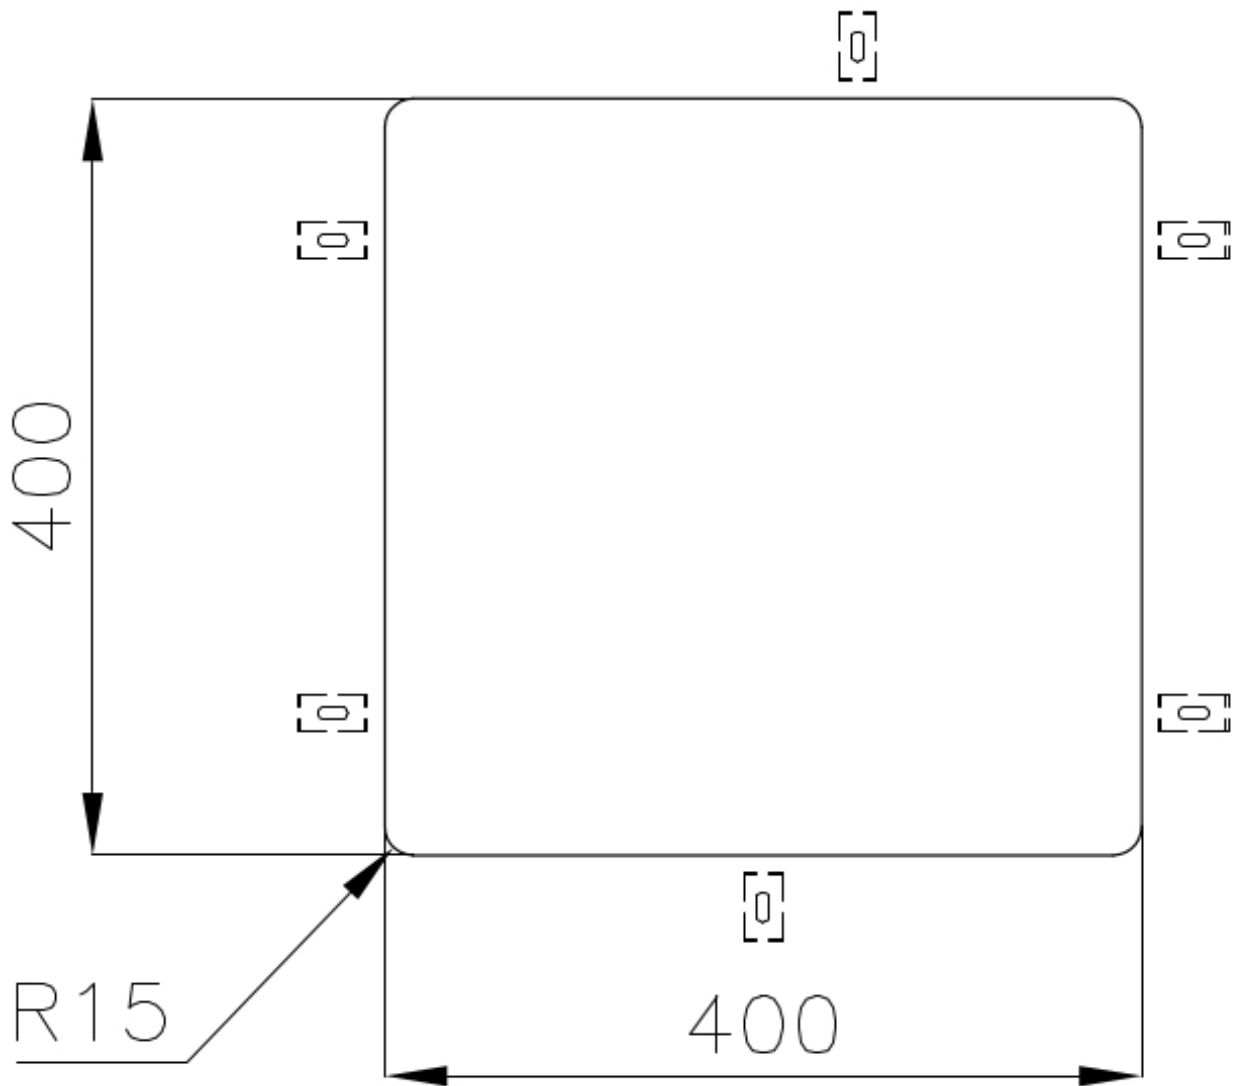

---

Bowl dimension 400x400mm

---

Number of bowls 1 bowl

---

Waste fitting 3,5" drain

---

---

**High thickness** 1mm thick steel. A significant thickness, which guarantees the maximum sturdiness and durability.

---

**Perimetral overflow** The overflow is always a security on the Foster sinks that prevents the overflow of water in case of oversights. The perimeter drain solution improves aesthetics thanks to its square and essential shape.

## TECHNICAL DATA

Cut out size  
Dimensioni per foratura top