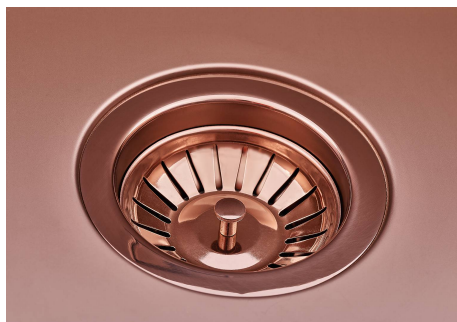

Cut out size
Dimensioni per foratura top

GALLERY