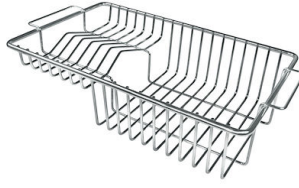

## OPTIONAL ACCESSORIES

**Cestello inox**  
8612 000

**Glass chopping board**  
8631 300

**HPDE Chopping board**  
8657 001

**HPDE Twin chopping board**  
8644 101

**Stainless steel plate rack**  
8100 154

**Stainless steel plate rack**  
8100 303  
\* only in combination with the accessory  
8644 101

**White basket**  
8612 100

**White bowl**  
8153 100

**Graters kit with ring-holder and  
food collection tray**  
8159 101  
\* only in combination with the accessory  
8644 101

**Stainless steel perforated tray**

8151 000

\* only in combination with the accessory  
8644 101

**Stainless steel plate rack**

8100 201