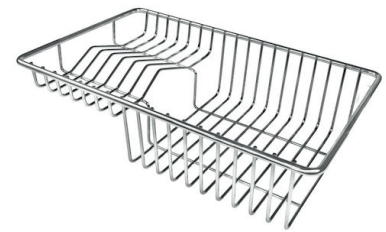

## OPTIONAL ACCESSORIES

**Cestello inox**  
8612 000

**Glass chopping board**  
8631 300

**HPDE Chopping board**  
8657 001

**HPDE Twin chopping board**  
8644 101

**Stainless steel plate rack**  
8100 154

**Stainless steel plate rack**  
8100 303  
\* only in combination with the accessory  
8644 101

**White basket**  
8612 100

**White bowl**  
8153 100

**Graters kit with ring-holder and  
food collection tray**  
8159 101  
\* only in combination with the accessory  
8644 101