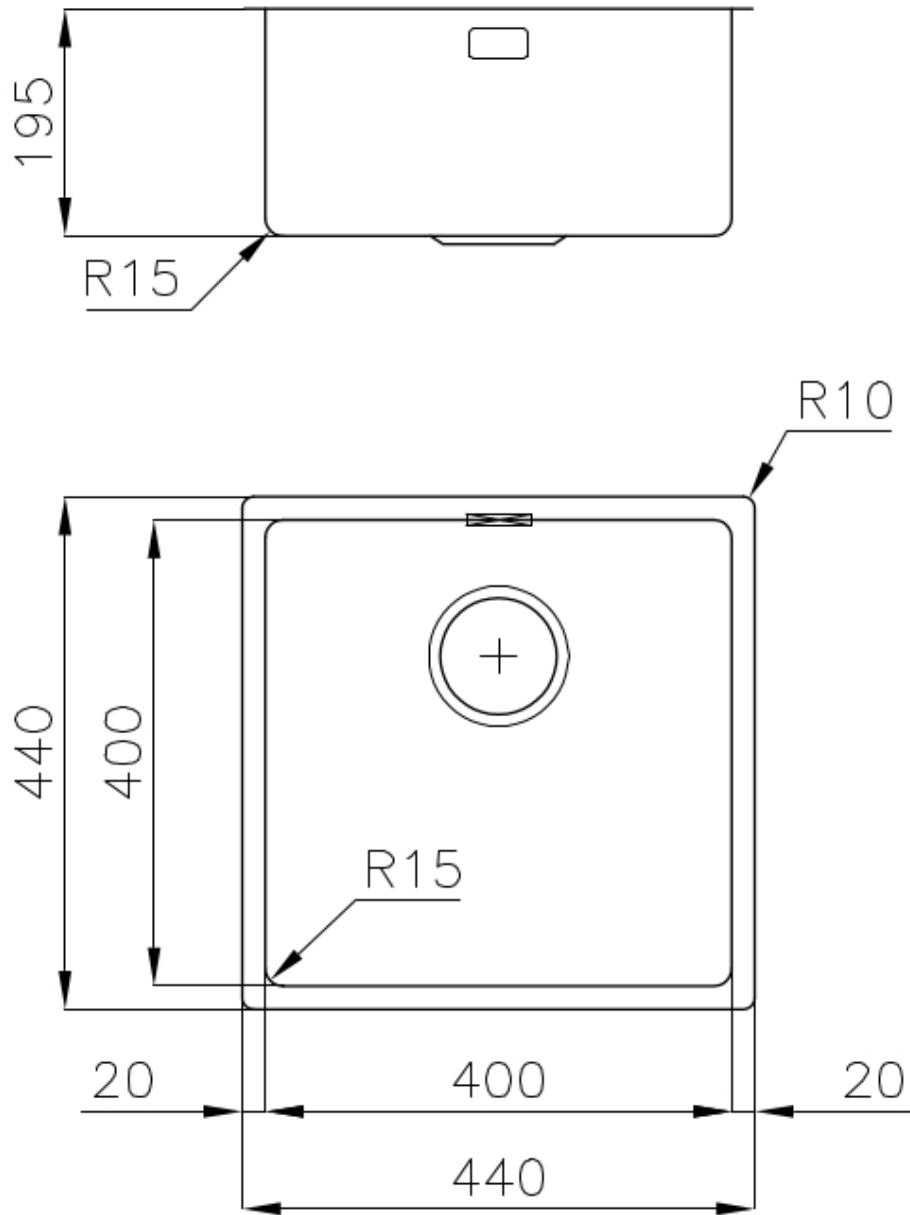

---

Texture Fumé

---

Base 45 cm

---

Dimensions 440x440 mm

---

Standard fittings Fixing hooks, gasket, drain, overflow and siphon, boxed packing

---

Bowl dimension 400x400mm

---

Number of bowls 1 bowl

---

Waste fitting 3,5" drain

---

## FEATURES

**Basket 3,5" waste fitting** The drain is equipped with a large 3.5" drain, with the practical basket cap that prevents the discharge of solid parts.

---

**Copper** The Copper finish is obtained by treating steel with a physical process called PVD (Physical Vacuum Deposition) which deposits particles of noble metals on the surface. The result is a unique and refined aesthetic effect, and an improvement of the mechanical properties of the steel which is more resistant to impact and scratches.

## TECHNICAL DATA

Cut out size  
Dimensioni per foratura top